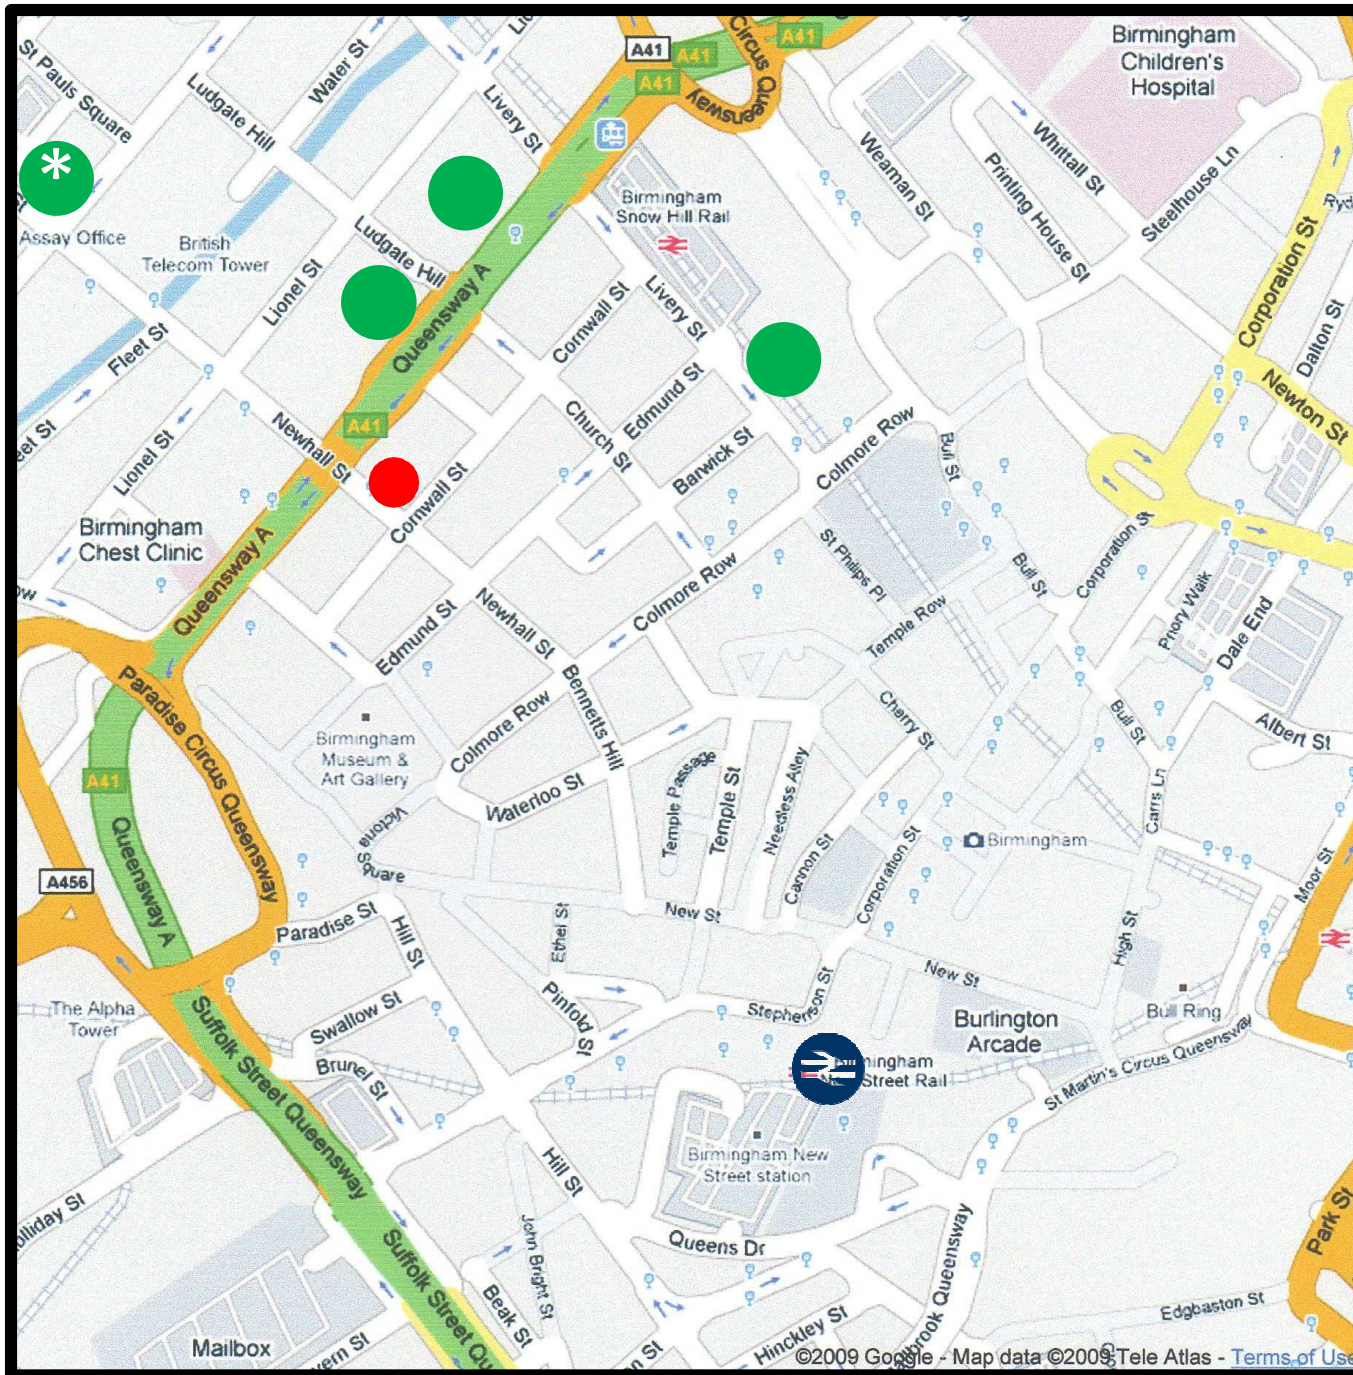

How to find us in Birmingham.....

 M3 Corporate Finance
Cornwall Buildings
45 – 51 Newhall Street
Birmingham
B3 3QR
Tel: 0121 222 4150

Exit M6 at Junction 6 (Spaghetti Junction).
Follow Aston Expressway (A38M) to City Centre.
Go over flyover & under 1st underpass (Queensway). (Do not go under 2nd underpass).
Exit to left and turn left at traffic lights onto Newhall Street.

How to find us in Birmingham.....

 M3 Corporate Finance
 Cornwall Buildings
 45 – 51 Newhall Street
 Birmingham
 B3 3QR
 Tel: 0121 222 4150

-  Car park (plus meter parking outside office)
-  Newhall Street NCP car park – special rate of £3.80 per day (ticket to be stamped at M3 reception)
-  Approx 5-10 mins walk from New Street train station. Exit via shopping centre, turn left at bottom of ramp onto New Street & turn right into Bennetts Hill.